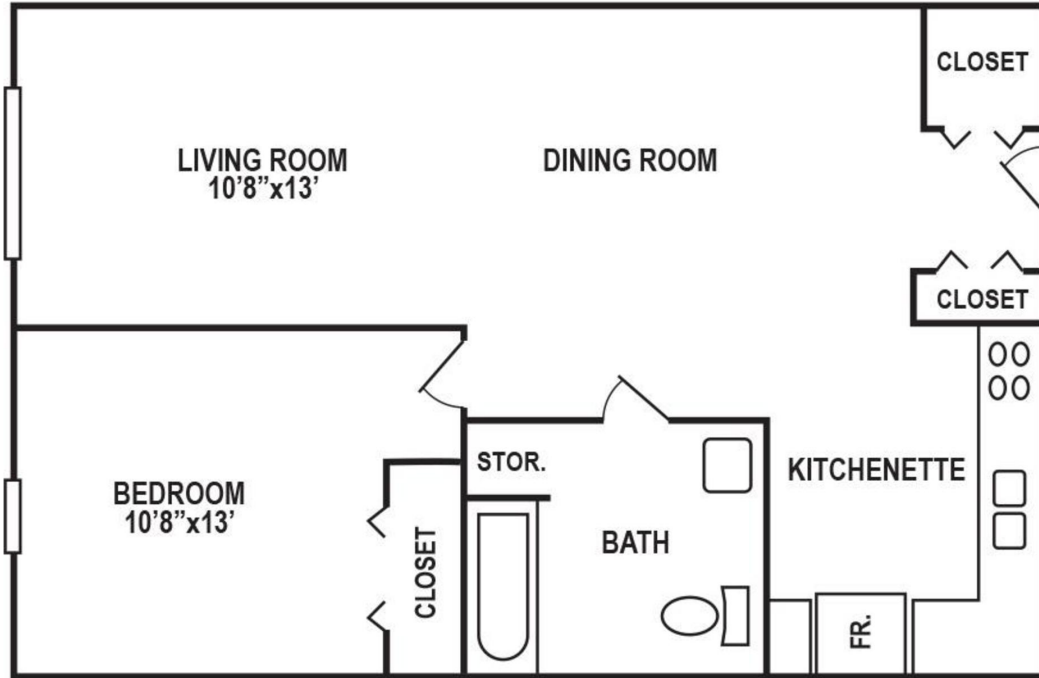

# Long House

*Independent Living 55+*

**Studio Apartment, Approx. 464 sq. ft.**

All floorplans are estimates only and may not be exact measurements or representations of actual product.

# Long House

*Independent Living 55+*

## 1-Bedroom Apartment, Approx. 616 sq. ft.

All floorplans are estimates only and may not be exact measurements or representations of actual product.

# Long House

Independent Living 55+

2-Bedroom Apartment, Approx. 870 sq. ft.

All floorplans are estimates only and may not be exact measurements or representations of actual product.