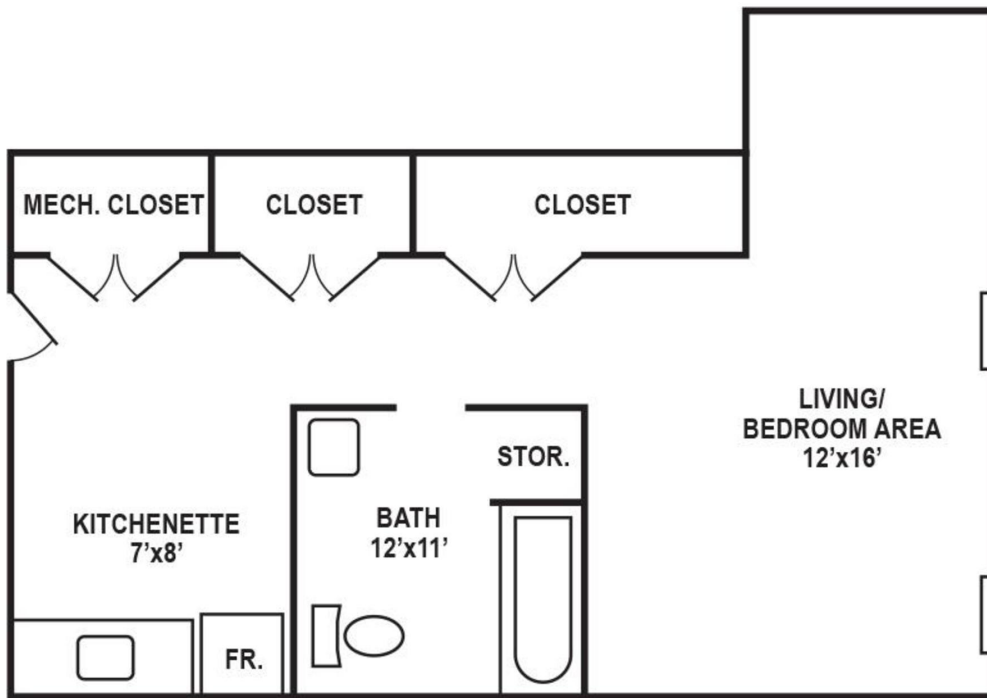

# Long House

*Independent Living 55+*

**Studio Apartment, Approx. 464 sq. ft.**

All floorplans are estimates only and may not be exact measurements or representations of actual product.

# Long House

*Independent Living 55+*

## 1-Bedroom Apartment, Approx. 616 sq. ft.

All floorplans are estimates only and may not be exact measurements or representations of actual product.

# Long House

Independent Living 55+

2-Bedroom Apartment, Approx. 870 sq. ft.

All floorplans are estimates only and may not be exact measurements or representations of actual product.