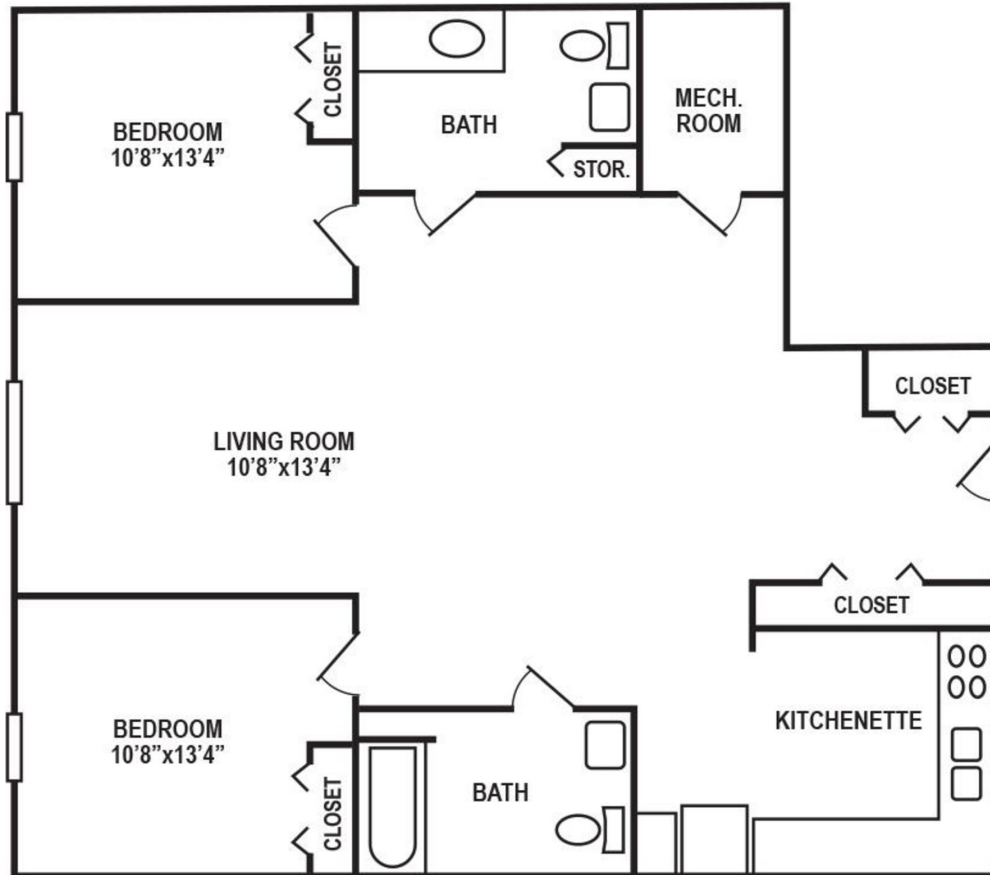

# Long House

*Independent Living 55+*

**Studio Apartment, Approx. 464 sq. ft.**

All floorplans are estimates only and may not be exact measurements or representations of actual product.

# Long House

*Independent Living 55+*

## 1-Bedroom Apartment, Approx. 616 sq. ft.

All floorplans are estimates only and may not be exact measurements or representations of actual product.

# Long House

Independent Living 55+

2-Bedroom Apartment, Approx. 870 sq. ft.

All floorplans are estimates only and may not be exact measurements or representations of actual product.