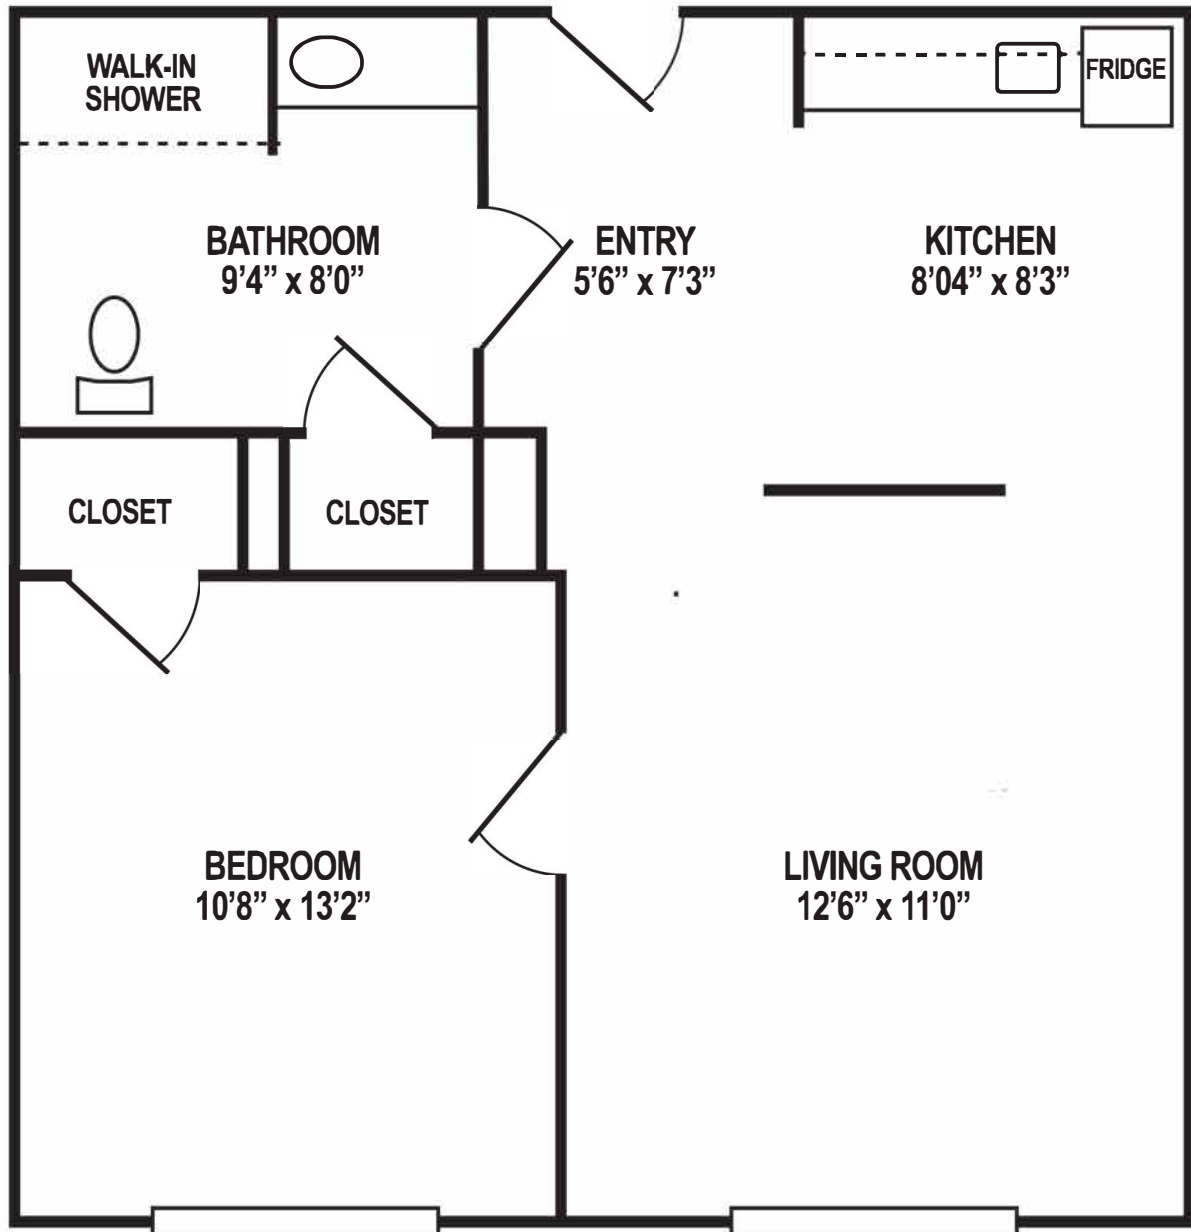

Personal Care

Personal Care Studio

418 sq. ft.

All floorplans are estimates only and may not be exact measurements or representations of actual product.

Personal Care

Personal Care One Bedroom

554 sq. ft.

All floorplans are estimates only and may not be exact measurements or representations of actual product.