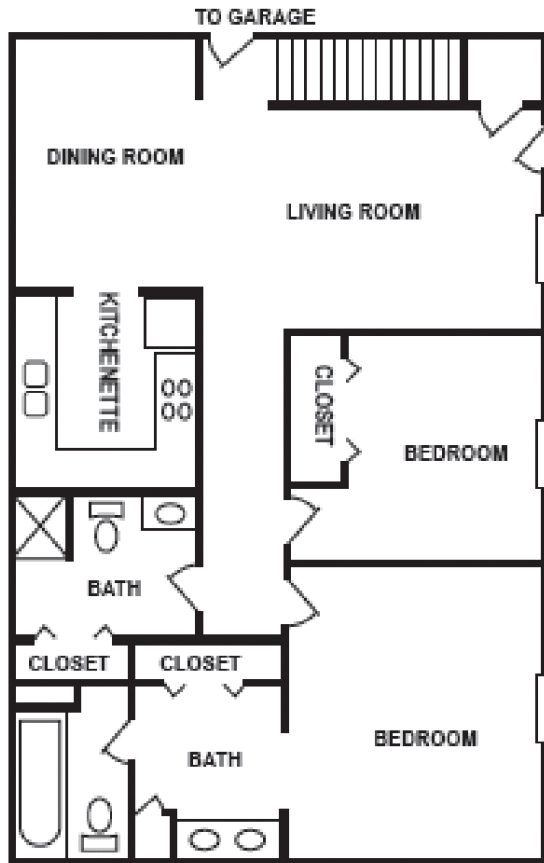

# Timber Woods

*Live your life to the fullest, without the worry or stress of maintaining your home!*

**1-Story with Walk Out Basement, Approx. 1,824 Sq. Ft.**

All floorplans are estimates only and may not be exact measurements or representations of actual product.

# *Timber Woods*

**1 Story, Unfinished Basement, Approx. 912 Sq. Ft.**

All floorplans are estimates only and may not be exact measurements or representations of actual product.

# Timber Woods

2-Story, No Basement, Approx. 1,824 Sq. Ft.

All floorplans are estimates only and may not be exact measurements or representations of actual product.