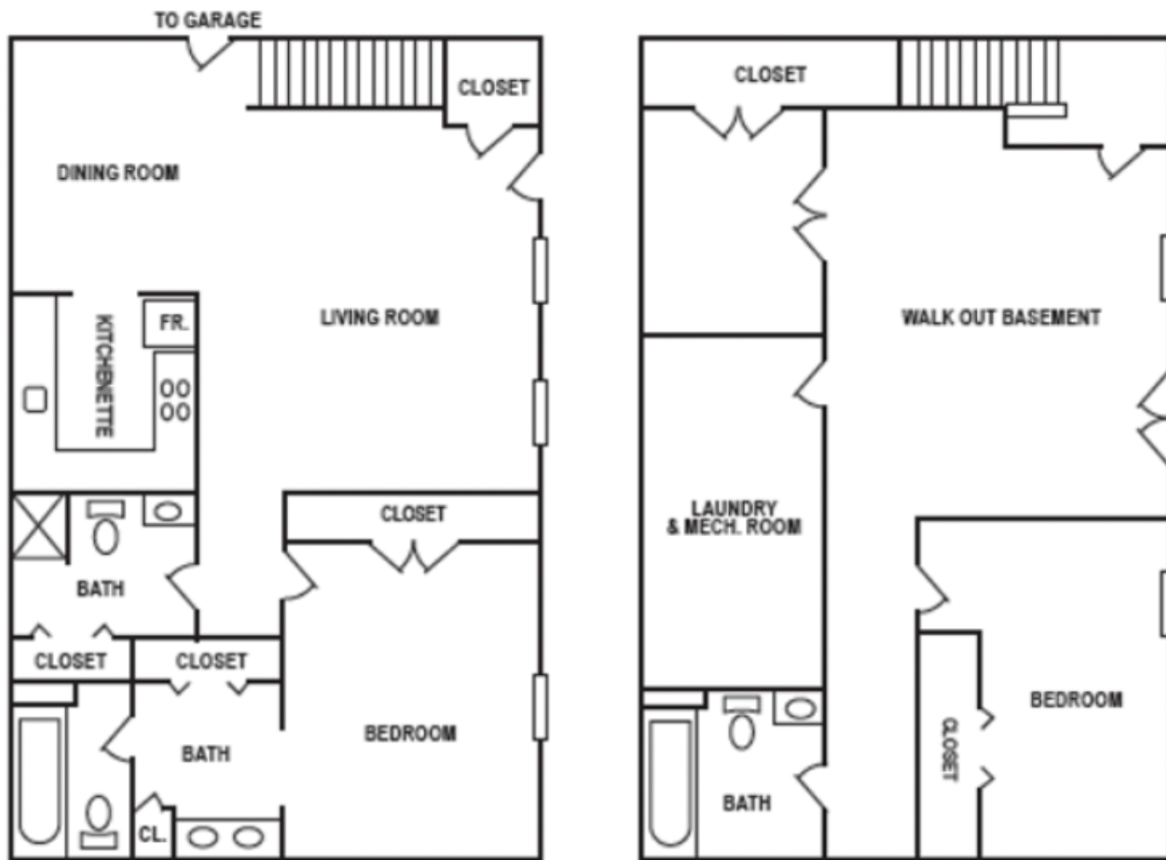

# Timber Woods

*Live your life to the fullest, without the worry or stress of maintaining your home!*

**1-Story with Walk Out Basement, Approx. 1,824 Sq. Ft.**

All floorplans are estimates only and may not be exact measurements or representations of actual product.

# *Timber Woods*

**1 Story, Unfinished Basement, Approx. 912 Sq. Ft.**

All floorplans are estimates only and may not be exact measurements or representations of actual product.

# Timber Woods

2-Story, No Basement, Approx. 1,824 Sq. Ft.

All floorplans are estimates only and may not be exact measurements or representations of actual product.