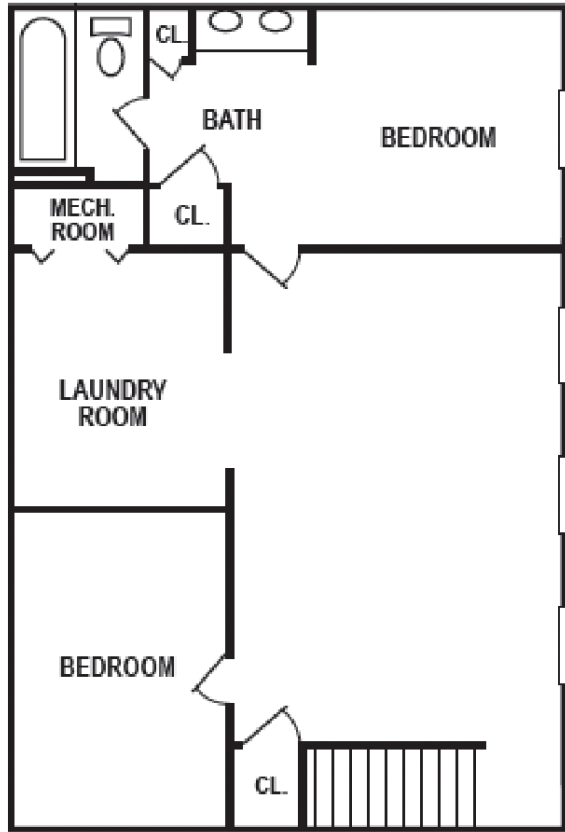

# Timber Woods

*Live your life to the fullest, without the worry or stress of maintaining your home!*

**1-Story with Walk Out Basement, Approx. 1,824 Sq. Ft.**

All floorplans are estimates only and may not be exact measurements or representations of actual product.

# *Timber Woods*

**1 Story, Unfinished Basement, Approx. 912 Sq. Ft.**

All floorplans are estimates only and may not be exact measurements or representations of actual product.

# Timber Woods

2-Story, No Basement, Approx. 1,824 Sq. Ft.

All floorplans are estimates only and may not be exact measurements or representations of actual product.