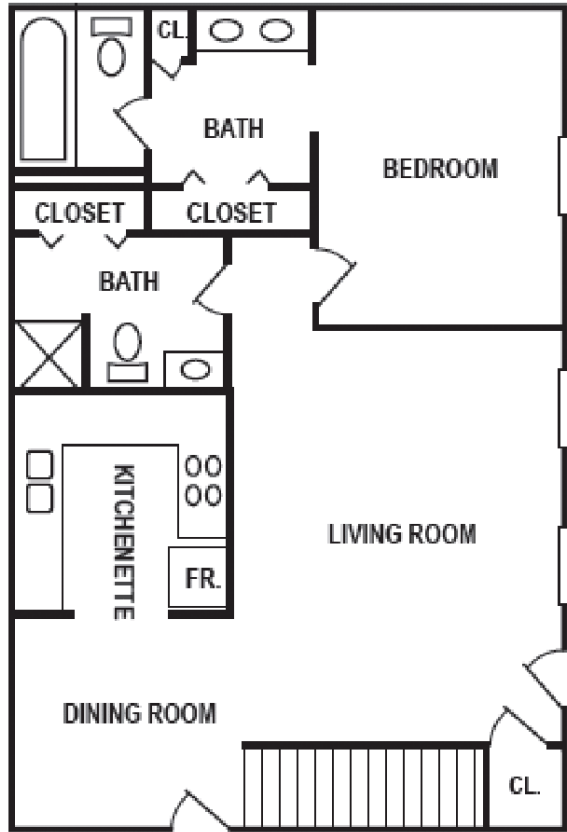

# Timber Woods

*Live your life to the fullest, without the worry or stress of maintaining your home!*

**1-Story with Walk Out Basement, Approx. 1,824 Sq. Ft.**

All floorplans are estimates only and may not be exact measurements or representations of actual product.

# *Timber Woods*

**1 Story, Unfinished Basement, Approx. 912 Sq. Ft.**

All floorplans are estimates only and may not be exact measurements or representations of actual product.

# Timber Woods

2-Story, No Basement, Approx. 1,824 Sq. Ft.

All floorplans are estimates only and may not be exact measurements or representations of actual product.